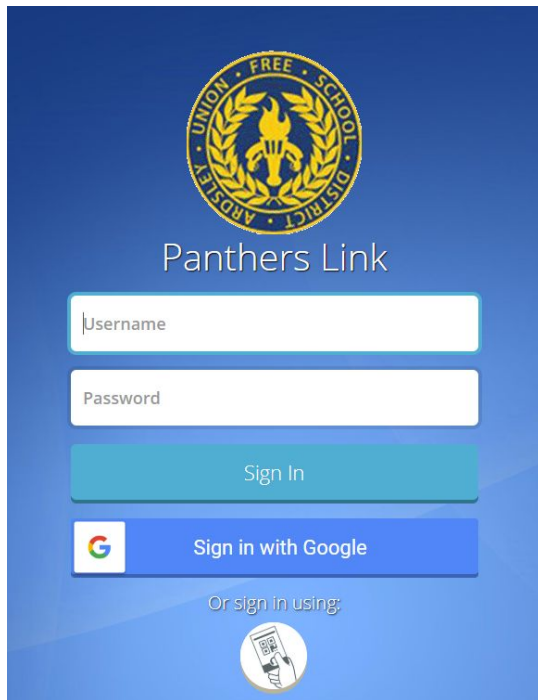

Panthers Link provides single sign-on to most of our web and Windows applications. In addition, students will be able to access their network files from any computer, tablet or smartphone.

Students can access the URL from the each of the school homepages under

STUDENTS → [Panthers Link](#) or the students can launch Chrome and go directly to <http://pantherslink.ardsleyschools.org/>

The username and password are the same as the network login credentials that are used to access the computers.

Student username: `firstname.lastname`

*Student password: `*****`*

Once the user logs in, the dashboard of applications will appear:

Chrome PC Extension Installation

The ClassLink Extension is used to access some Single Sign-on applications.