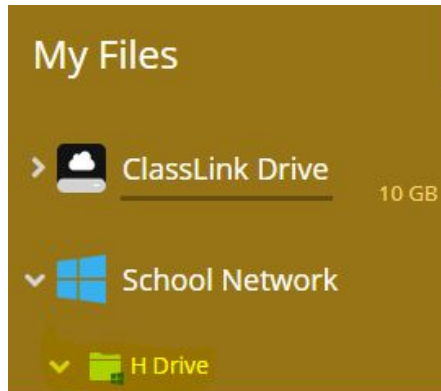

Fields marked as * are required

* Username

* Password

To Access Network files, click on My Files: Users will be able to access their networked files.

In the My Files section, you will be able to access your Windows Network files, click on **“School Network”**