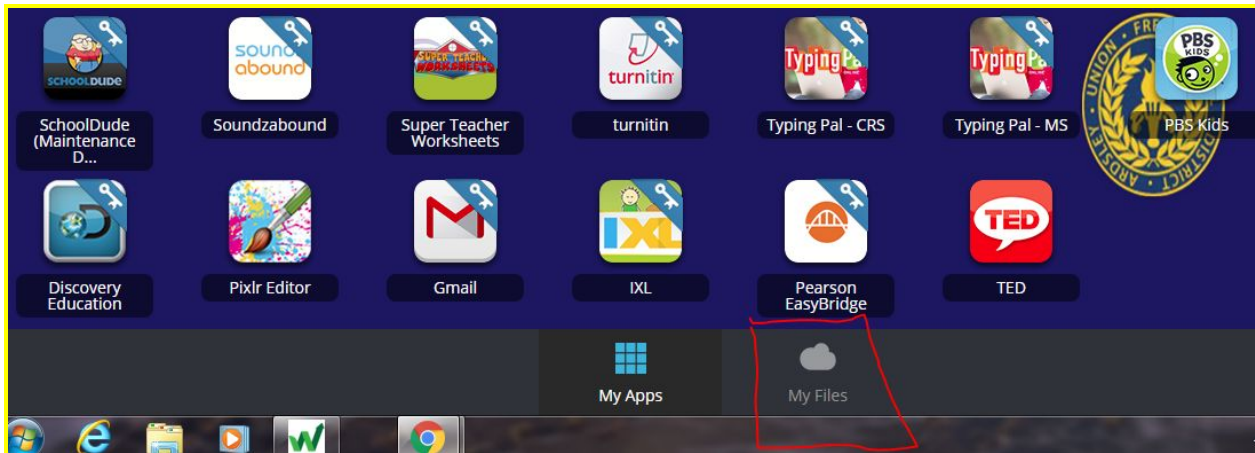

Please fill in the username and password fields with your network username and password.

Would you like to save your login?

IXL
You can save your login for this application to auto login on your next visit

Fields marked as * are required

* Username

* Password

To Access Network files, click on My Files: Users will be able to access their networked files.