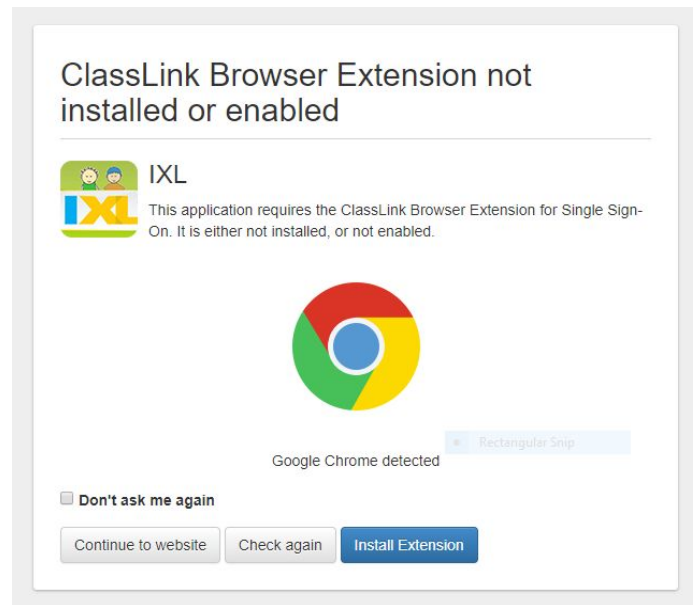

Chrome PC Extension Installation

The ClassLink Extension is used to access some Single Sign-on applications.

1. To download the extension, you will be prompted when you click on an application that requires the extension. Click **'Install Extension.'**

1. 1b. *If you are not prompted for the installation, go to the Chrome Web Store website <https://chrome.google.com/webstore/category/apps> and search for 'ClassLink' in the top right search box. Click 'Add to Chrome' next to the ClassLink OneClick Extension.*
2. Click **'Add to Chrome'** next to the ClassLink OneClick Extension.
3. Click **'Add Extension'** in the pop-up box.
4. A pop-up box will appear on the top right telling you the extension is installed.