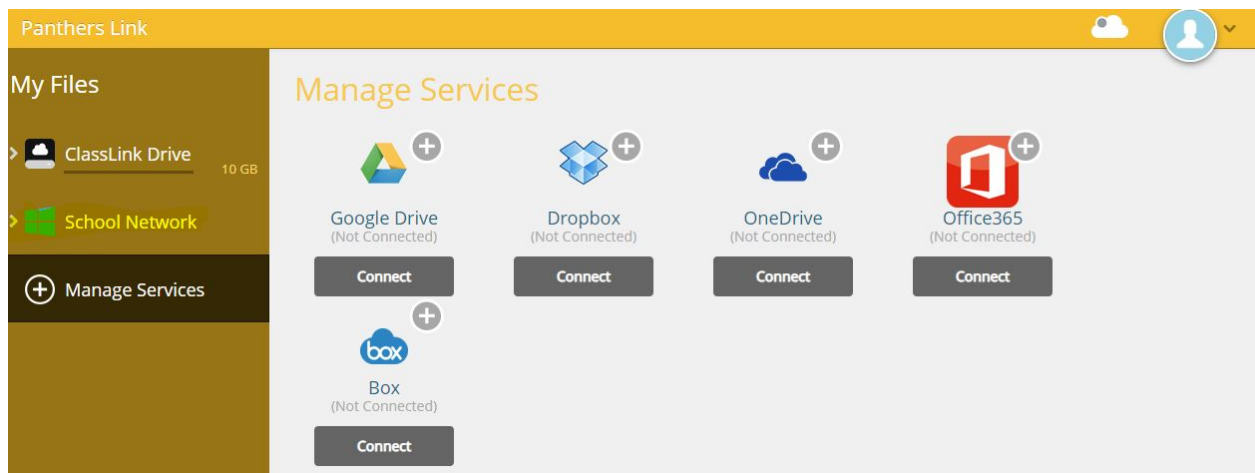

Please fill in the username and password fields with your network username and password.

Would you like to save your login?

 IXL
You can save your login for this application to auto login on your next visit

Fields marked as * are required

* Username

* Password

To Access Network files, click on My Files: Users will be able to access their networked files.

In the My Files section, you will be able to access your Windows Network files, click on **“School Network”**