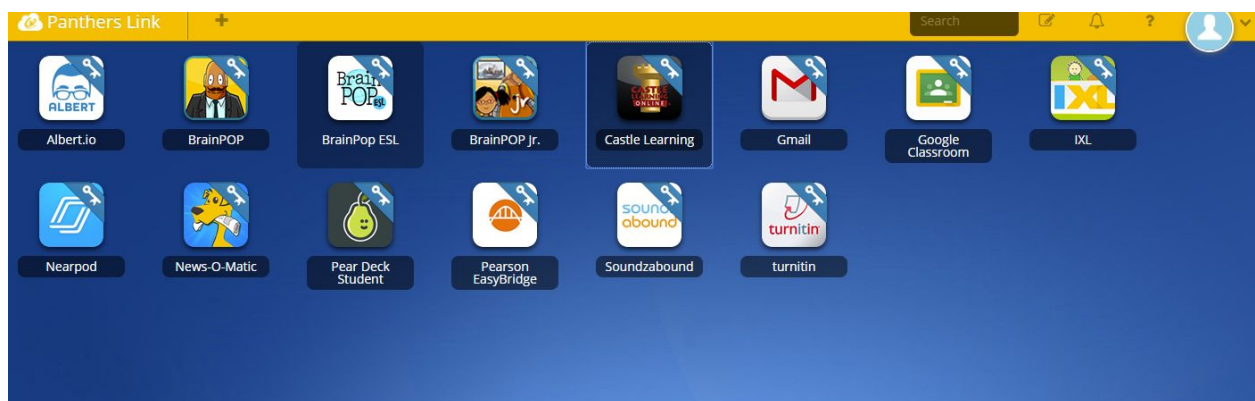

Students can access the URL from the each of the school homepages under

STUDENTS → [Panthers Link](#) or the students can launch Chrome and go directly to <http://pantherslink.ardsleyschools.org/>

The username and password are the same as the network login credentials that are used to access the computers.

Student username: `firstname.lastname`

Student password: `*****`

Once the user logs in, the dashboard of applications will appear: