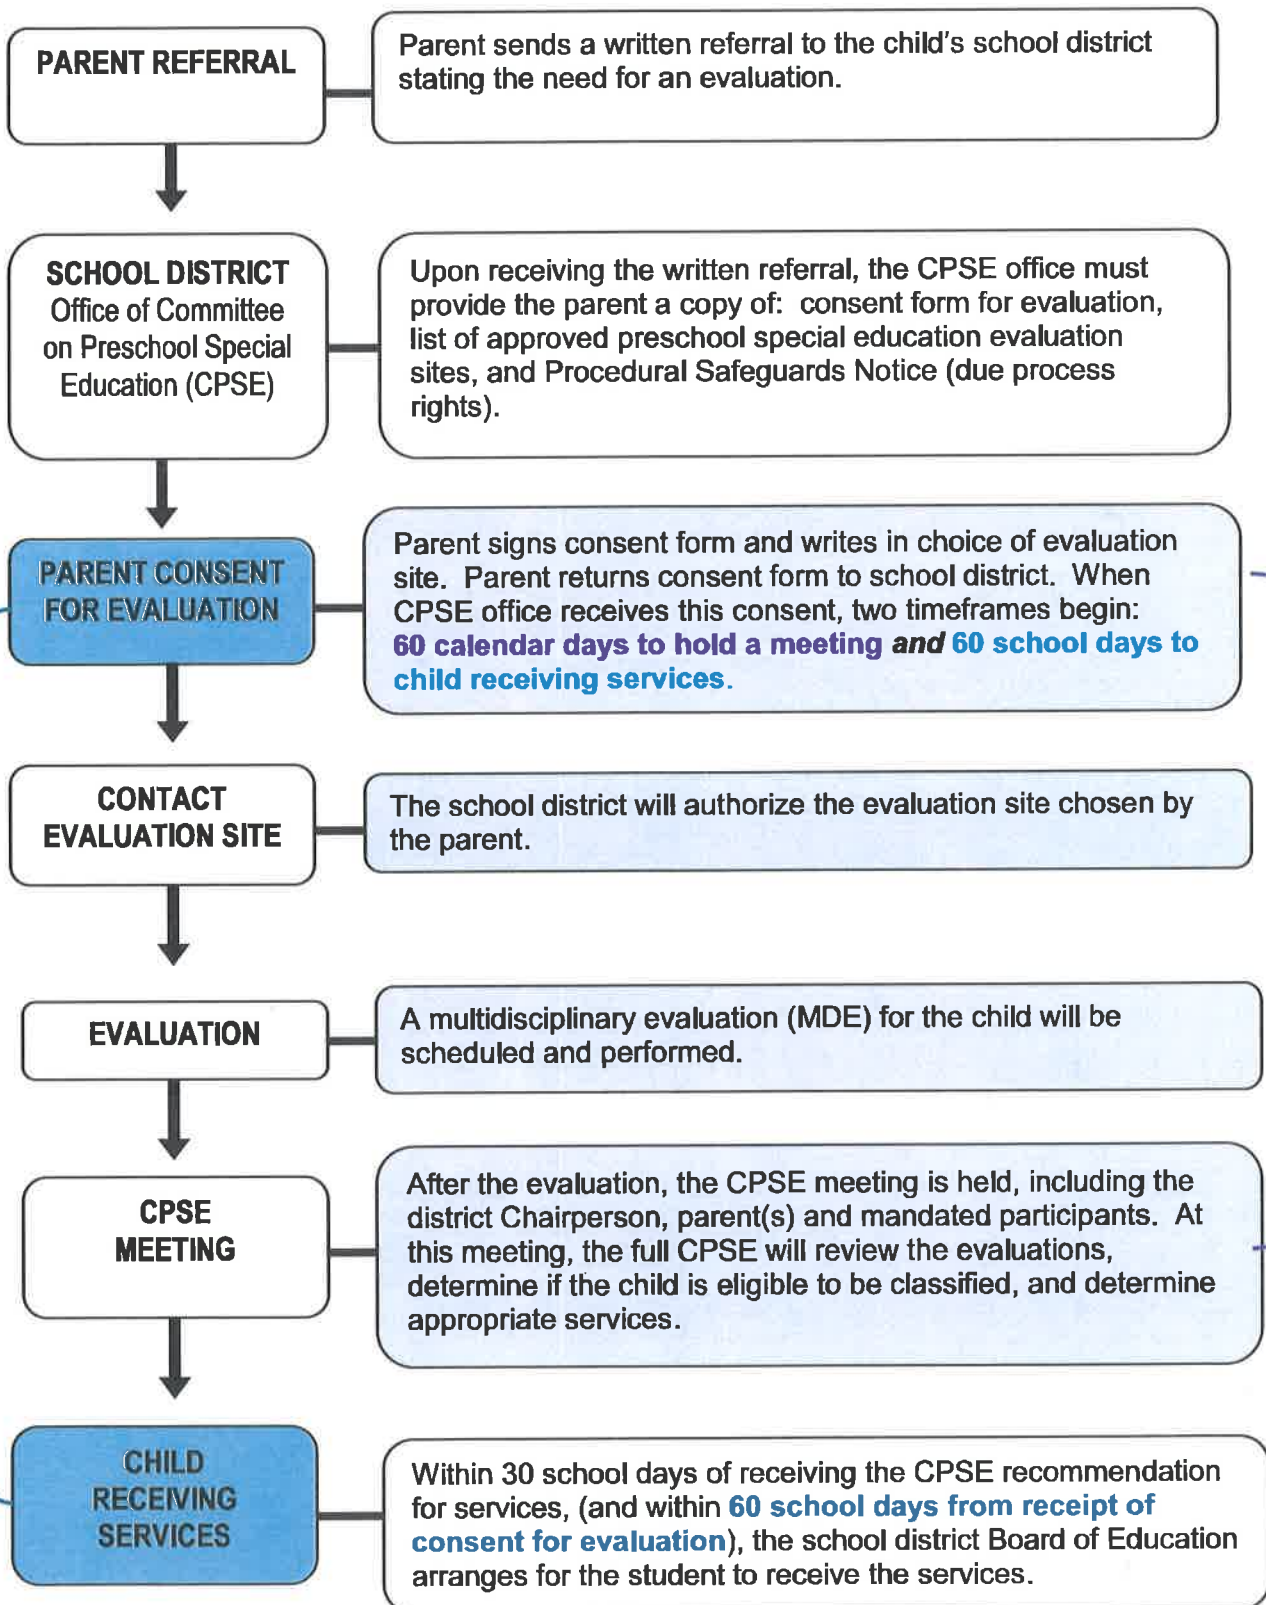

The Committee on Preschool Special Education (CPSE): For Children 3 – 5 Years Old

If you have any questions about the CPSE process or choosing an evaluation site, feel free to call the Early Childhood Direction Center (ECDC) at (914) 493-2902. The ECDC can also provide you with the name and contact information for the CPSE Chairperson in your school district.

60
SCHOOL
DAYS

60
CALENDAR
DAYS