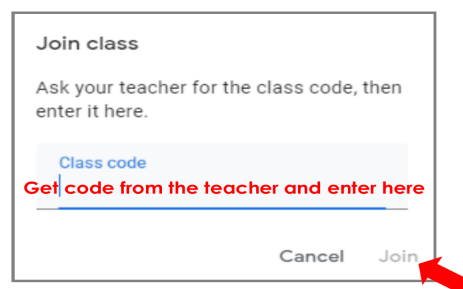

Your child's classroom teacher will provide a list of class codes for each special area class they attend.